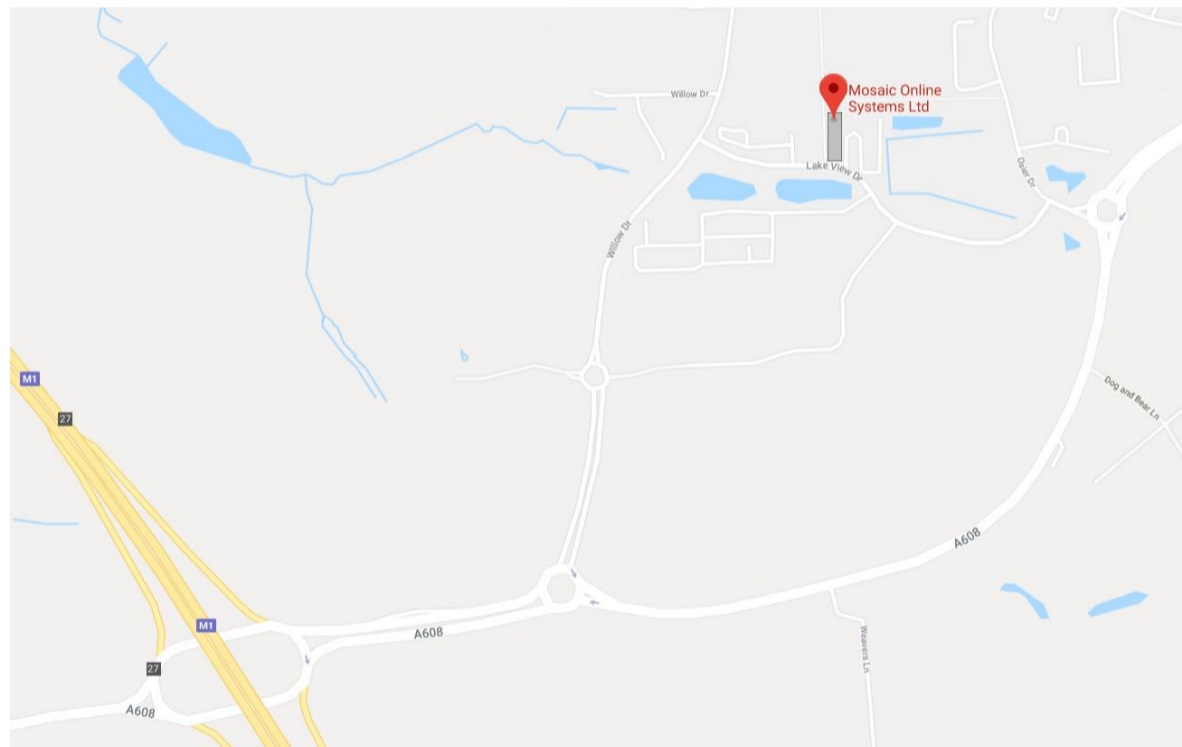

Mosaic Online Systems – Nottingham Office

Units 6 & 7, H2O Business Park
Lake View Drive
Sherwood Park
Annesley
Nottinghamshire
NG15 0HT

Directly off Junction 27 of the M1 Motorway, the Nottingham office is 12 miles North West of Nottingham on Sherwood Business Park.

Travelling by Train

The nearest station to the Nottingham Office is Newstead, which is reached by changing at Nottingham Mainline.

Travelling by Car

Exit the M1 Motorway at Junction 27 and follow signs for Mansfield (A608). At the first roundabout, turn left into Sherwood Park. At the roundabout, take the second exit straight ahead onto Willow Drive and continue for approximately 420 yards. Take the first right into Lake View Drive. Take the second left into H₂O Business Park. Mosaic Online Systems is in the left hand building, Units 6 & 7.